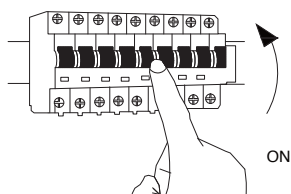

### CutOut Dimensions

9070131: 17.8 x 7.2 cm  
9070132: 30.6 x 7.2 cm  
9070133: 44.3 x 7.2 cm  
9070134: 57.6 x 7.2 cm

3

Tie up screws

4

Connect the wires

5

Insert luminaire into place  
by pressing brackets together

6

Fix it into place

7

Turn on the general switch

8