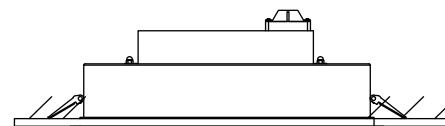

Insert luminaire into place
by pressing brackets together

6