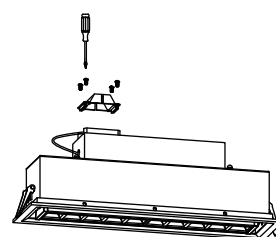

# NOVA LUCE

9070131, 9070132  
9070133, 9070134

1

Turn off the general switch

2

### CutOut Dimensions

9070131: 17.8 x 7.2 cm  
9070132: 30.6 x 7.2 cm  
9070133: 44.3 x 7.2 cm  
9070134: 57.6 x 7.2 cm

3

Tie up screws

4

Connect the wires

5

Insert luminaire into place  
by pressing brackets together