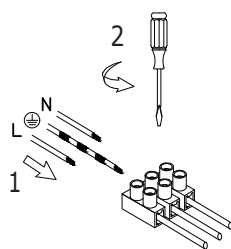

### CutOut Dimensions

9070131: 17.8 x 7.2 cm  
9070132: 30.6 x 7.2 cm  
9070133: 44.3 x 7.2 cm  
9070134: 57.6 x 7.2 cm

3

Tie up screws

4

Connect the wires

5

Insert luminaire into place  
by pressing brackets together

6

Fix it into place

7

Turn on the general switch

8