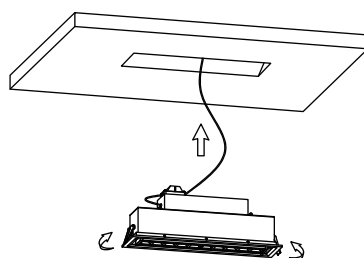

### CutOut Dimensions

9070131: 17.8 x 7.2 cm  
9070132: 30.6 x 7.2 cm  
9070133: 44.3 x 7.2 cm  
9070134: 57.6 x 7.2 cm

3

Tie up screws

4

Connect the wires

5

Insert luminaire into place  
by pressing brackets together

6

Fix it into place

7

Turn on the general switch

8