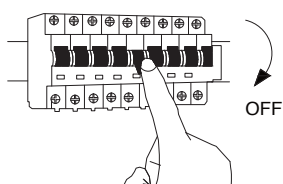

# NOVA LUCE

9070131, 9070132  
9070133, 9070134

1

Turn off the general switch

2

### CutOut Dimensions

9070131: 17.8 x 7.2 cm  
9070132: 30.6 x 7.2 cm  
9070133: 44.3 x 7.2 cm  
9070134: 57.6 x 7.2 cm

3

Tie up screws

4

Connect the wires

5

Insert luminaire into place  
by pressing brackets together