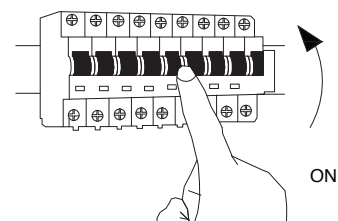

NOVA LUCE

9919530

1

Turn off the general switch

2

Drill holes & apply plastic anchors
With screws

3

Connect the wires

4

Apply the side screws

5

Apply the bulb with the glass

6

Turn on the general switch