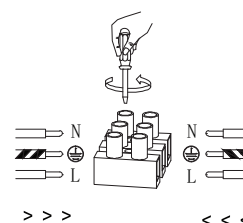

NOVA LUCE

9919530

1

Turn off the general switch

2

Drill holes & apply plastic anchors
With screws

3

Connect the wires

4

Apply the side screws

5

Apply the bulb with the glass

6

Turn on the general switch