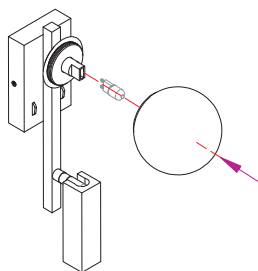

NOVA LUCE

9919530

1

Turn off the general switch

2

Drill holes & apply plastic anchors
With screws

3

Connect the wires

4

Apply the side screws

5

Apply the bulb with the glass

6

Turn on the general switch