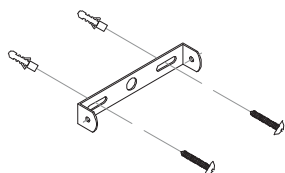

NOVA LUCE

9919530

1

Turn off the general switch

2

Drill holes & apply plastic anchors
With screws

3

Connect the wires

4

Apply the side screws

5

Apply the bulb with the glass

6

Turn on the general switch