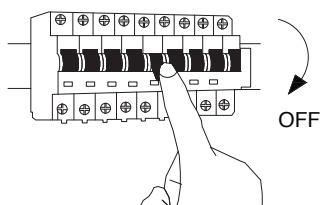

NOVA LUCE

9919530

1

Turn off the general switch

2

Drill holes & apply plastic anchors
With screws

3

Connect the wires

4

Apply the side screws

5

Apply the bulb with the glass

6

Turn on the general switch