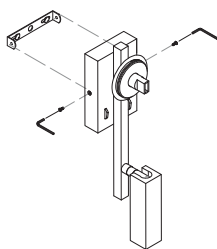

NOVA LUCE

9919530

1

Turn off the general switch

2

Drill holes & apply plastic anchors
With screws

3

Connect the wires

4

Apply the side screws

5

Apply the bulb with the glass

6

Turn on the general switch