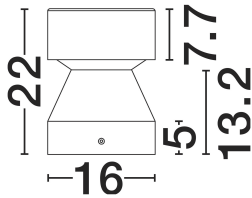

GENERAL INFORMATION

Product Code	9186184
Collection	Outdoor
Product Category	Bollard
Product Family	Lua
Mounting Location	Ground
Application Environment	Outdoor
Specifications	N/A

DIMENSION & WEIGHT

LxWxH (cm)	D:16 H:22 cm
Cut out (cm)	N/A
Weight (Kgr)	4.6

MATERIAL & COLOR

Product Color	Black
Body Material	Cement

APPLICATION & MOUNTING

Ambient Working Temp.	(-15°C) ~ (+60°C)
Type of Protection	IP65
Dimmable	No
Type of Dimming	N/A
Mounting type	Surface
Mounting Depth (cm)	N/A
Led Module Replaceable	No
Light Source	LED