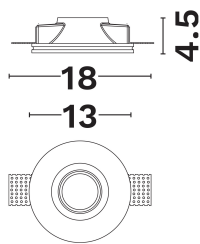

NOVA LUCE

PRODUCT DATASHEET

Version: 001

PRODUCT PHOTOGRAPH

GENERAL INFORMATION

Product Code	9879103
Product Category	Downlights-Gu10
Product Family	Cosimo
Mounting Location	Ceiling
Application Environment	Indoor

DIMENSION & WEIGHT

LxWxH (cm)	D: 13 H: 4.5 cm
Cut out (cm)	13,5
Weight (Kgr)	N/A

TECHNICAL DRAWING

MATERIAL & COLOR

Product Color	White
Body Material	Gypsum
Cover Material	N/A

APPLICATION & MOUNTING

Ambient Working Temp.	45 C
Type of Protection	IP20
Protection Class IK	N/A
Dimmable	N/A
Type of Dimming (Optional)	N/A
Mounting type	Trimless
Mounting Depth (cm)	Ceiling
Led Module Replaceable	Yes
Light Source	Led Gu10 / Mr16
Adjustable	Yes