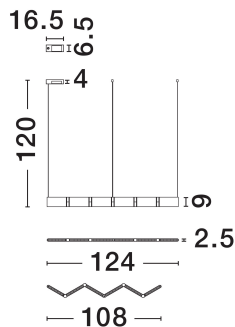

NOVA LUCE

PRODUCT DATASHEET

Version: 001

PRODUCT PHOTOGRAPH

GENERAL INFORMATION

Product Code	9540276
Collection	Indoor
Product Category	Suspension
Product Family	Flusso
Mounting Location	Wall
Application Environment	Indoor
Specifications	N/A

DIMENSION & WEIGHT

LxWxH (cm)	L: 124 W: 7 H: 120
Cut Out (cm)	N/A
Weight (Kgr)	3.1

MATERIAL & COLOR

Product Color	Sandy Black
Body Material	Aluminium

TECHNICAL DRAWING

APPLICATION & MOUNTING

Ambient Working Temp.	Max 45°C
Type of Protection	IP20
Dimmable	No
Type of Dimming	N/A
Mounting type	Surface
Mounting Depth (cm)	N/A
Led Module Replaceable	No
Light Source	LED

Power (Nominal)	43W
Input voltage (Nominal)	220-240V
Mains Frequency	50/60Hz

PHOTOMETRICAL DATA

Luminous Flux	1290lm
Color Temperature	3000K
Light Color (Designation)	Warm White

WARRANTY

Warranty	3 Years
----------	----------------