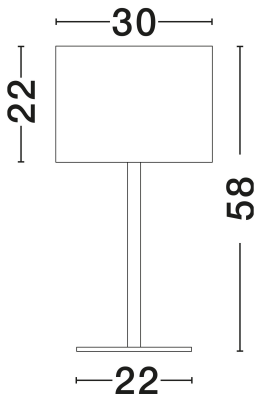

NOVA LUCE

PRODUCT DATASHEET

Version: 001

PRODUCT PHOTOGRAPH

TECHNICAL DRAWING

GENERAL INFORMATION

Product Code	9695330
Collection	Indoor
Product Category	Table
Product Family	Sibnia
Mounting Location	Table
Application Environment	Indoor
Specifications	N/A

DIMENSION & WEIGHT

LxWxH (cm)	D: 30 H: 57,8
Cut Out (cm)	N/A
Weight (Kgr)	3

MATERIAL & COLOR

Product Color	Brass Gold & Black
Body Material	Metal & Fabric

APPLICATION & MOUNTING

Ambient Working Temp.	Max 45°C
Type of Protection	IP20
Dimmable	Yes
Type of Dimming	N/A
Mounting type	Surface
Mounting Depth (cm)	N/A
Led Module Replaceable	Yes
Light Source	E27

Power (Nominal)	1x12W
Input voltage (Nominal)	100-240V
Mains Frequency	50/60Hz

PHOTOMETRICAL DATA

Luminous Flux	N/A
Color Temperature	N/A
Light Color (Designation)	N/A

WARRANTY

Warranty	3 Years
----------	----------------