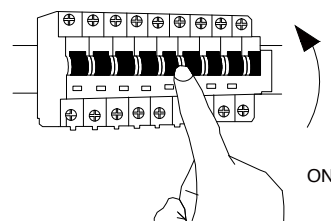

NOVA LUCE

9214165

1

Turn off the general switch

2

Drill holes & apply plastic anchors
With screws

3

Connect the wires

4

Apply the bottom nuts

5

Apply the glass in to place

6

Turn on the general switch