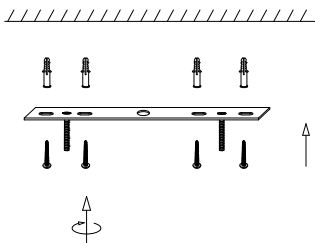

NOVA LUCE

9214165

1

Turn off the general switch

2

Drill holes & apply plastic anchors
With screws

3

Connect the wires

4

Apply the bottom nuts

5

Apply the glass in to place

6

Turn on the general switch