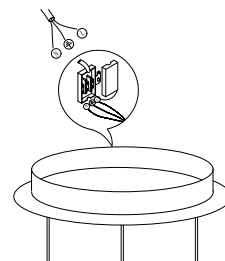

NOVA LUCE

9214165

1

Turn off the general switch

2

Drill holes & apply plastic anchors
With screws

3

Connect the wires

4

Apply the bottom nuts

5

Apply the glass in to place

6

Turn on the general switch