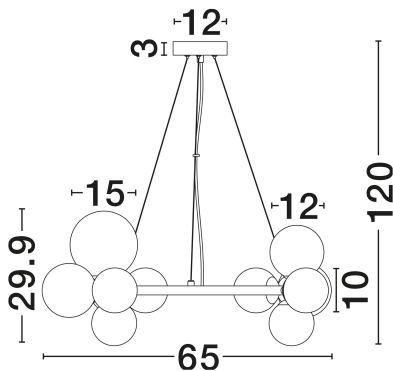

NOVA LUCE

PRODUCT DATASHEET

Version: 001

PRODUCT PHOTOGRAPH

TECHNICAL DRAWING

GENERAL INFORMATION

Product Code	9009249
Collection	Indoor
Product Category	Suspension
Product Family	Odillia
Mounting Location	Ceiling
Application Environment	Indoor
Specifications	N/A

DIMENSION & WEIGHT

LxWxH (cm)	D: 65 H: 120
Cut Out (cm)	N/A
Weight (Kgr)	3.14

MATERIAL & COLOR

Product Color	Clear & Matt Black
Body Material	Glass & Metal

APPLICATION & MOUNTING

Ambient Working Temp.	Max 45°C
Type of Protection	IP20
Dimmable	N/A
Type of Dimming	N/A
Mounting type	Surface
Mounting Depth (cm)	N/A
Led Module Replaceable	Yes
Light Source	G9

Power (Nominal)	11x5W
Input voltage (Nominal)	100-240V
Mains Frequency	50/60Hz

PHOTOMETRICAL DATA

Luminous Flux	N/A
Color Temperature	N/A
Light Color (Designation)	N/A

WARRANTY

Warranty	3 Years
----------	----------------