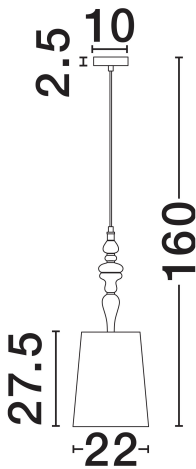

TECHNICAL DRAWING

GENERAL INFORMATION

Product Code	9009147
Collection	Indoor
Product Category	Suspension
Product Family	Damo
Mounting Location	Wall
Application Environment	Indoor
Specifications	N/A

DIMENSION & WEIGHT

LxWxH (cm)	D: 22 H: 160
Cut Out (cm)	N/A
Weight (Kgr)	0.8

MATERIAL & COLOR

Product Color	Soft Orange & Brown
Body Material	Metal, Ceramic & Fabric

APPLICATION & MOUNTING

Ambient Working Temp.	Max 45°C
Type of Protection	IP20
Dimmable	N/A
Type of Dimming	N/A
Mounting type	Surface
Mounting Depth (cm)	N/A
Led Module Replaceable	Yes
Light Source	E27

NOVA LUCE S.A

Schimatari Viotias
32009, Greece

+30 22620 58 121
+30 22620 56 743

info@novaluce.com
www.novaluce.com