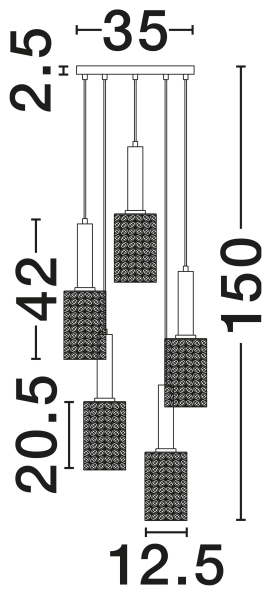

NOVA LUCE

PRODUCT DATASHEET

Version: 001

PRODUCT PHOTOGRAPH

TECHNICAL DRAWING

GENERAL INFORMATION

Product Code	9009276
Collection	Indoor
Product Category	Suspension
Product Family	Certa
Mounting Location	Ceiling
Application Environment	Indoor
Specifications	N/A

DIMENSION & WEIGHT

LxWxH (cm)	D: 43.5 H: 150
Cut Out (cm)	N/A
Weight (Kgr)	5.5

MATERIAL & COLOR

Product Color	Clear Structured & Gold
Body Material	Glass & Metal

APPLICATION & MOUNTING

Ambient Working Temp.	Max 45°C
Type of Protection	IP20
Dimmable	Yes
Type of Dimming	N/A
Mounting type	Surface
Mounting Depth (cm)	N/A
Led Module Replaceable	Yes
Light Source	E27

Power (Nominal)	5x12W
Input voltage (Nominal)	100-240V
Mains Frequency	50/60Hz

PHOTOMETRICAL DATA

Luminous Flux	N/A
Color Temperature	N/A
Light Color (Designation)	N/A

WARRANTY

Warranty	3 Years
----------	----------------