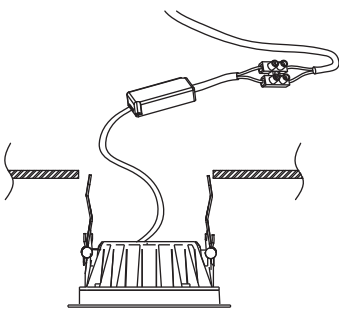

NOVA LUCE

9248069

1

Turn off the general switch

2

Create a CutOut

3

Connect wires

4

Fix the luminaire to the ceiling

5

Turn on the general switch

6

Turn on the light