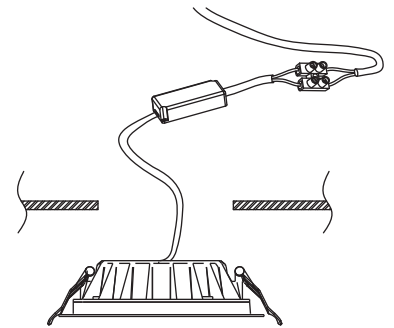

NOVA LUCE

9248069

1

Turn off the general switch

2

Create a CutOut

3

Connect wires

4

Fix the luminaire to the ceiling

5

Turn on the general switch

6

Turn on the light