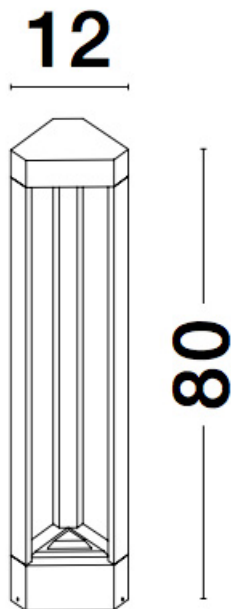

NOVA LUCE

PRODUCT DATASHEET

Version: 001

PRODUCT PHOTOGRAPH

GENERAL INFORMATION

Product Code	9756800
Collection	Outdoor
Product Category	Bollard
Product Family	PAX
Mounting Location	Floor
Application Environment	Outdoor

DIMENSION & WEIGHT

LxWxH (cm)	L: 13,5 W: 12 H: 80
Cut out (cm)	N/A
Weight (Kgr)	1.8

MATERIAL & COLOR

Product Color	Black
Body Material	Aluminium

TECHNICAL DRAWING

APPLICATION & MOUNTING

Ambient Working Temp.	Max 40 oC
Type of Protection	IP54
Dimmable	No
Type of Dimming (Optional)	N/A
Mounting type	Surface
Mounting Depth (cm)	N/A
Led Module Replaceable	No
Light Source	LED

Power (Nominal)	9W
Input voltage (Nominal)	220-240Vac
Mains Frequency	50/60Hz

PHOTOMETRICAL DATA

Luminous Flux	715 lm
Color Temperature	3000K
Light Color (Designation)	Warm White

WARRANTY

Warranty	3 Years
----------	----------------