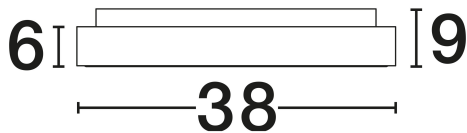

TECHNICAL DRAWING

NOVA LUCE S.A

Schimatari Viotias
32009, Greece

+30 22620 58 121
+30 22620 56 743

info@novaluce.com
www.novaluce.com