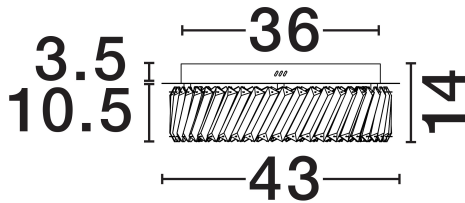

NOVA LUCE

PRODUCT DATASHEET

Version: 001

PRODUCT PHOTOGRAPH

TECHNICAL DRAWING

GENERAL INFORMATION

Product Code	9333087
Collection	Indoor
Product Category	Ceiling
Product Family	Arietta
Mounting Location	Wall
Application Environment	Indoor
Specifications	N/A

DIMENSION & WEIGHT

LxWxH (cm)	D: 43 H: 14
Cut Out (cm)	N/A
Weight (Kgr)	3.5

MATERIAL & COLOR

Product Color	Nickel
Body Material	Metal & Crystal

APPLICATION & MOUNTING

Ambient Working Temp.	Max 45°C
Type of Protection	IP20
Dimmable	Yes
Type of Dimming	Triac
Mounting type	Surface
Mounting Depth (cm)	N/A
Led Module Replaceable	No
Light Source	LED

Power (Nominal)	34W
Input voltage (Nominal)	220-240V
Mains Frequency	50/60Hz

PHOTOMETRICAL DATA

Luminous Flux	2380lm
Color Temperature	3000K
Light Color (Designation)	Warm White

WARRANTY

Warranty	3 Years
----------	----------------