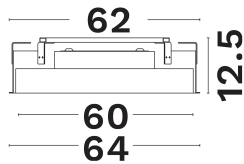

NOVA LUCE

PRODUCT DATASHEET

Version: 001

PRODUCT PHOTOGRAPH

GENERAL INFORMATION

Product Code	9058940
Product Category	Downlights-Commercial
Product Family	Perfect Profiles
Mounting Location	Ceiling
Application Environment	Indoor

DIMENSION & WEIGHT

LxWxH (cm)	D: 60 H:12.5 cm
Cut out (cm)	62,5
Weight (Kgr)	8,5

TECHNICAL DRAWING

MATERIAL & COLOR

Product Color	White
Body Material	Aluminium
Cover Material	N/A

APPLICATION & MOUNTING

Ambient Working Temp.	45 C
Type of Protection	IP20
Protection Class IK	IK03
Dimmable	Yes
Type of Dimming (Optional)	Triac
Mounting type	Recessed
Mounting Depth (cm)	Ceiling
Led Module Replaceable	No
Light Source	Led
Adjustable	Yes

NOVA LUCE

PRODUCT DATASHEET

Version: 001

ELECTRICAL DATA

Power (Nominal)	40
Input voltage (Nominal)	220-240Vac
Mains Frequency	50/60Hz
Output voltage	N/A
Output Current	N/A
Power Factor	N/A
Efficiency	N/A
SVM	N/A
Pst	N/A
Class	I

PHOTOMETRICAL DATA

Luminous Flux	2400
Luminous Efficacy	60
Color Temperature	3000
Light Color (Designation)	Warm White
CRI	>80
SDCM	<3
Beam Angle	120
UGR	N/A

LIFESPAN

Lifetime	50000
----------	--------------