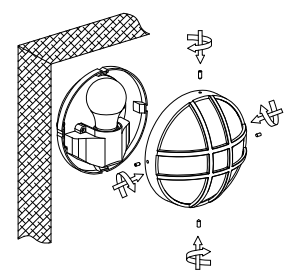

# NOVA LUCE

9030167

1

Turn off the general switch

2

Remove the side screws

3

Remove the screws

4

Connect the wires

5

Apply the bulb by rotating  
With the screws

6

Apply the side screws

7

Turn on the general switch