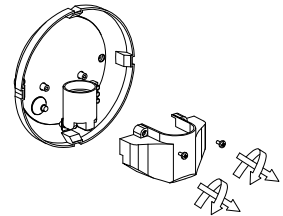

# NOVA LUCE

9030167

1

Turn off the general switch

2

Remove the side screws

3

Remove the screws

4

Connect the wires

5

Apply the bulb by rotating  
With the screws

6

Apply the side screws

7

Turn on the general switch