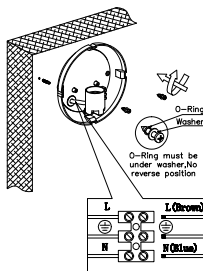

# NOVA LUCE

9030167

1

Turn off the general switch

2

Remove the side screws

3

Remove the screws

4

Connect the wires

5

Apply the bulb by rotating  
With the screws

6

Apply the side screws

7

Turn on the general switch