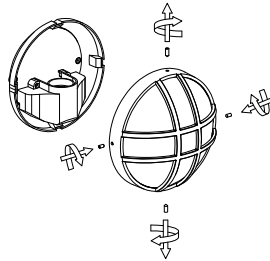

# NOVA LUCE

9030167

1

Turn off the general switch

2

Remove the side screws

3

Remove the screws

4

Connect the wires

5

Apply the bulb by rotating  
With the screws

6

Apply the side screws

7

Turn on the general switch