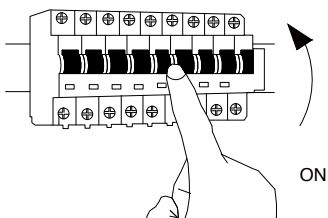

# NOVA LUCE

9030167

1

Turn off the general switch

2

Remove the side screws

3

Remove the screws

4

Connect the wires

5

Apply the bulb by rotating  
With the screws

6

Apply the side screws

7

Turn on the general switch