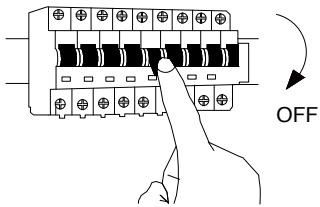

# NOVA LUCE

9030167

1

Turn off the general switch

2

Remove the side screws

3

Remove the screws

4

Connect the wires

5

Apply the bulb by rotating  
With the screws

6

Apply the side screws

7

Turn on the general switch