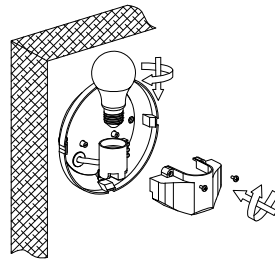

# NOVA LUCE

9030167

1

Turn off the general switch

2

Remove the side screws

3

Remove the screws

4

Connect the wires

5

Apply the bulb by rotating  
With the screws

6

Apply the side screws

7

Turn on the general switch