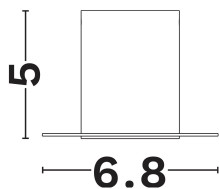

COMPATIBLE WITH

— On/Off Driver: Included

— Triac Driver: N/A

— Dali Driver: 9844145

GENERAL INFORMATION

Product Code	9570003
Product Category	Downlights
Product Family	Uho
Mounting Location	Ceiling
Application Environment	Indoor

DIMENSION & WEIGHT

LxWxH (cm)	D: 6.8 H: 5
Cut out (cm)	4
Weight (Kgr)	N/A

MATERIAL & COLOR

Product Color	White
Body Material	Aluminium
Cover Material	N/A

APPLICATION & MOUNTING

Ambient Working Temp.	45 C
Type of Protection	IP20
Protection Class IK	IK03
Dimmable	Yes
Type of Dimming (Optional)	Dali
Mounting type	Trimless
Mounting Depth (cm)	Ceiling
Led Module Replaceable	No
Light Source	Led
Adjustable	No

NOVA LUCE S.A

Schimatari Viotias
32009, Greece

+30 22620 58 121
+30 22620 56 743

info@novaluce.com
www.novaluce.com