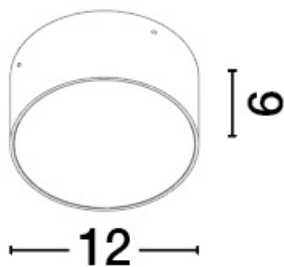

NOVA LUCE

PRODUCT DATASHEET

Version: 001

PRODUCT PHOTOGRAPH

TECHNICAL DRAWING

GENERAL INFORMATION

Product Code	9030835
Collection	Outdoor
Product Category	Ceiling
Product Family	Judi
Mounting Location	Ceiling
Application Environment	Outdoor
Specifications	Antisalt Protection

DIMENSION & WEIGHT

LxWxH (cm)	D: 12 H: 6
Cut out (cm)	N/A
Weight (Kgr)	0.45

MATERIAL & COLOR

Product Color	Dark Anthracite
Body Material	Aluminium & Polycarbonate

APPLICATION & MOUNTING

Ambient Working Temp.	Max 45 oC
Type of Protection	IP65
Dimmable	No
Type of Dimming (Optional)	N/A
Mounting type	Surface
Mounting Depth (cm)	N/A
Led Module Replaceable	Yes
Light Source	LED