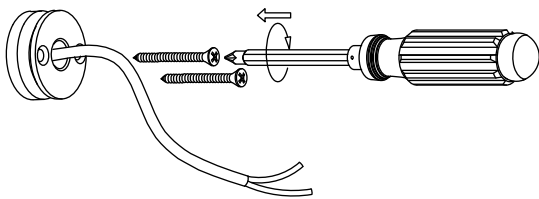

NOVA LUCE

9232132

1. Turn off the general switch

2. Create a cut out on the wall

3. Make the base stable, by tiding up the screws

4. Connect wires & insert the lamp on the wall

5. Turn on the general switch