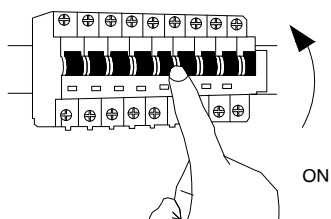

NOVA LUCE

9232132

1. Turn off the general switch

2. Create a cut out on the wall

3. Make the base stable, by tiding up the screws

4. Connect wires & insert the lamp on the wall

5. Turn on the general switch