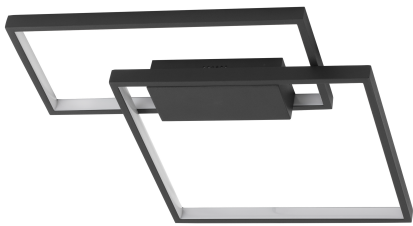

NOVA LUCE

PRODUCT DATASHEET

Version: 001

PRODUCT PHOTOGRAPH

TECHNICAL DRAWING

GENERAL INFORMATION

Product Code	9364033
Collection	Indoor
Product Category	Ceiling
Product Family	Porto
Mounting Location	Ceiling
Application Environment	Indoor
Specifications	N/A

DIMENSION & WEIGHT

LxWxH (cm)	L: 45 W: 45 H: 4
Cut Out (cm)	N/A
Weight (Kgr)	1

MATERIAL & COLOR

Product Color	Sandy Black
Body Material	Steel & Aluminium & Acrylic

APPLICATION & MOUNTING

Ambient Working Temp.	Max 45°C
Type of Protection	IP20
Dimmable	Yes
Type of Dimming	Triac
Mounting type	Surface
Mounting Depth (cm)	N/A
Led Module Replaceable	No
Light Source	LED