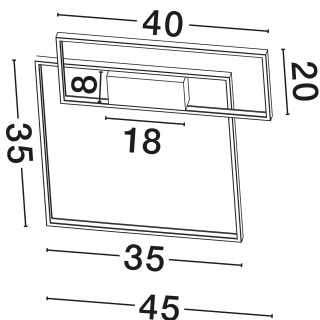

NOVA LUCE

PRODUCT DATASHEET

Version: 001

PRODUCT PHOTOGRAPH

TECHNICAL DRAWING

GENERAL INFORMATION

Product Code	9364033
Collection	Indoor
Product Category	Ceiling
Product Family	Porto
Mounting Location	Ceiling
Application Environment	Indoor
Specifications	N/A

DIMENSION & WEIGHT

LxWxH (cm)	L: 45 W: 45 H: 4
Cut Out (cm)	N/A
Weight (Kgr)	1

MATERIAL & COLOR

Product Color	Sandy Black
Body Material	Steel & Aluminium & Acrylic

APPLICATION & MOUNTING

Ambient Working Temp.	Max 45°C
Type of Protection	IP20
Dimmable	Yes
Type of Dimming	Triac
Mounting type	Surface
Mounting Depth (cm)	N/A
Led Module Replaceable	No
Light Source	LED