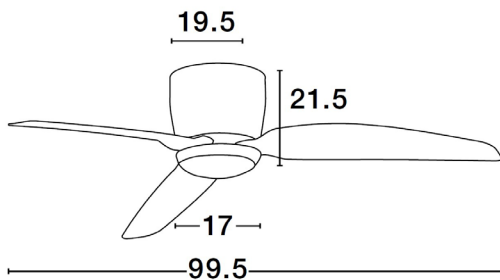

NOVA LUCE

PRODUCT DATASHEET

Version: 001

PRODUCT PHOTOGRAPH

TECHNICAL DRAWING

GENERAL INFORMATION

Product Code	9952361
Collection	Decorative
Product Category	Fans
Product Family	Volga
Mounting Location	Ceiling
Application Environment	Indoor

DIMENSION & WEIGHT

LxWxH (cm)	D: 99,5 H: 21,5
Cut out (cm)	N/A
Weight (Kgr)	7.0

MATERIAL & COLOR

Product Color	White
Body Material	Aluminium & Acrylic

APPLICATION & MOUNTING

Ambient Working Temp.	Max 45 oC
Type of Protection	IP20
Dimmable	No
Type of Dimming (Optional)	N/A
Mounting type	Ceiling
Mounting Depth (cm)	N/A
Led Module Replaceable	No
Light Source	LED

NOVA LUCE S.A

Schimatari Viotias
32009, Greece

+30 22620 58 121
+30 22620 56 743

info@novaluce.com
www.novaluce.com