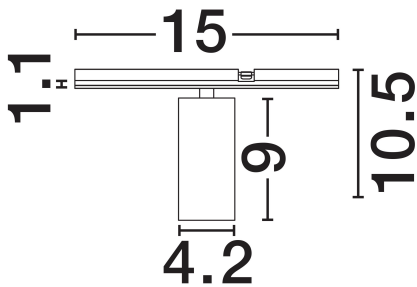

NOVA LUCE

PRODUCT DATASHEET

Version: 001

PRODUCT PHOTOGRAPH

GENERAL INFORMATION

Product Code	9030130
Collection	Indoor
Product Category	Ceiling
Product Family	Madoc
Mounting Location	Wall
Application Environment	Indoor
Specifications	N/A

DIMENSION & WEIGHT

LxWxH (cm)	D: 4.2 W: 15 H: 10.5
Cut Out (cm)	N/A
Weight (Kgr)	0.245

MATERIAL & COLOR

Product Color	Sandy Black
Body Material	Aluminium

TECHNICAL DRAWING

APPLICATION & MOUNTING

Ambient Working Temp.	Max 45°C
Type of Protection	IP20
Dimmable	No
Type of Dimming	N/A
Mounting type	Surface
Mounting Depth (cm)	N/A
Led Module Replaceable	No
Light Source	LED

Power (Nominal)	8W
Input voltage (Nominal)	220-240V
Mains Frequency	50/60Hz

PHOTOMETRICAL DATA

Luminous Flux	537lm
Color Temperature	3000K
Light Color (Designation)	Warm White

WARRANTY

Warranty	3 Years
----------	----------------