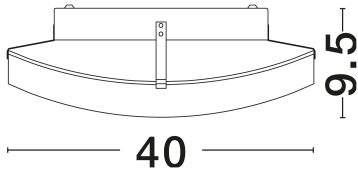

GENERAL INFORMATION

Product Code	605802
Collection	Indoor
Product Category	Ceiling
Product Family	Giorno
Mounting Location	Ceiling
Application Environment	Indoor
Specifications	N/A

DIMENSION & WEIGHT

LxWxH (cm)	D: 40 H: 9.5
Cut Out (cm)	N/A
Weight (Kgr)	1.91

MATERIAL & COLOR

Product Color	Chrome & Alabaster
Body Material	Metal & Glass

APPLICATION & MOUNTING

Ambient Working Temp.	Max 45°C
Type of Protection	IP20
Dimmable	Yes
Type of Dimming	N/A
Mounting type	Surface
Mounting Depth (cm)	N/A
Led Module Replaceable	Yes
Light Source	E27

NOVA LUCE S.A

Schimatari Viotias
32009, Greece

+30 22620 58 121
+30 22620 56 743

info@novaluce.com
www.novaluce.com