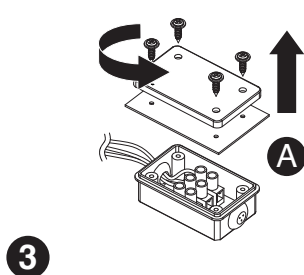

Turn off the general switch

1. Apply plastic anchors
2. Apply screws
3. A. Remove the lid  
B. Connect wires  
C. Apply the lid by tiding up the screws
4. Apply plastic anchors
5. Apply side screws
6. Insert the light
7. Apply the lid by tiding it up

# NOVA LUCE

9011315

1. Apply plastic anchors
2. Apply screws
3. A. Remove the lid  
B. Connect wires  
C. Apply the lid by tiding up the screws
4. Apply plastic anchors
5. Apply side screws
6. Insert the light
7. Apply the lid by tiding it up