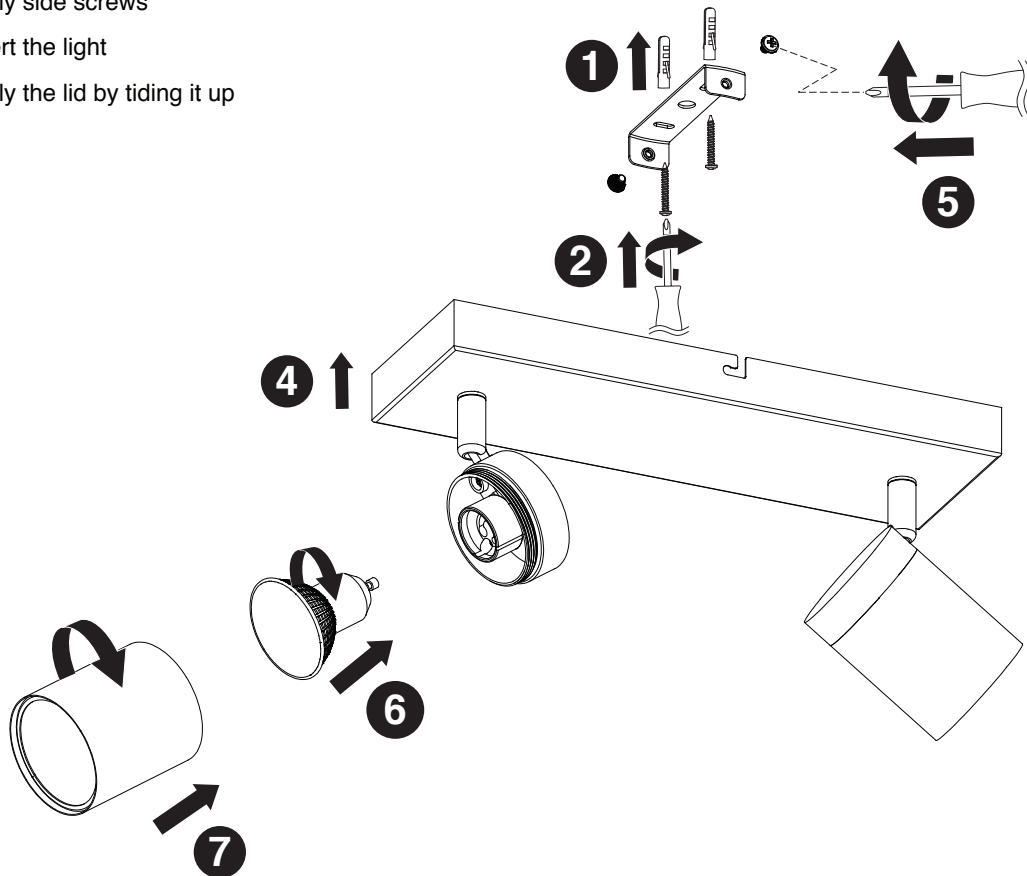

Turn off the general switch

1. Apply plastic anchors
2. Apply screws
3. A. Remove the lid  
B. Connect wires  
C. Apply the lid by tiding up the screws
4. Apply plastic anchors
5. Apply side screws
6. Insert the light
7. Apply the lid by tiding it up

# NOVA LUCE

9011315

1. Apply plastic anchors
2. Apply screws
3. A. Remove the lid  
B. Connect wires  
C. Apply the lid by tiding up the screws
4. Apply plastic anchors
5. Apply side screws
6. Insert the light
7. Apply the lid by tiding it up

L= Brown or Red  
N= Blue  
⊕= Green / YBellow

Turn on the general switch