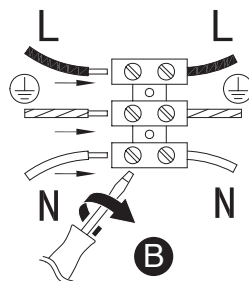

Turn off the general switch

1. Apply plastic anchors
2. Apply screws
3. A. Remove the lid  
B. Connect wires  
C. Apply the lid by tiding up the screws
4. Apply plastic anchors
5. Apply side screws
6. Insert the light
7. Apply the lid by tiding it up

# NOVA LUCE

9011315

1. Apply plastic anchors
2. Apply screws
3. A. Remove the lid  
B. Connect wires  
C. Apply the lid by tiding up the screws
4. Apply plastic anchors
5. Apply side screws
6. Insert the light
7. Apply the lid by tiding it up

L= Brown or Red  
N= Blue  
⊕= Green / YBellow

Turn on the general switch