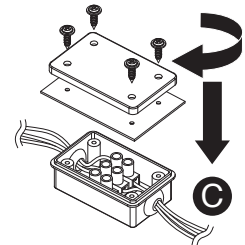

Turn on the general switch