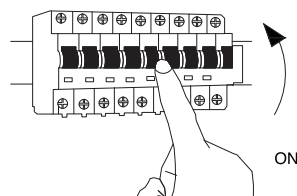

Turn on the general switch