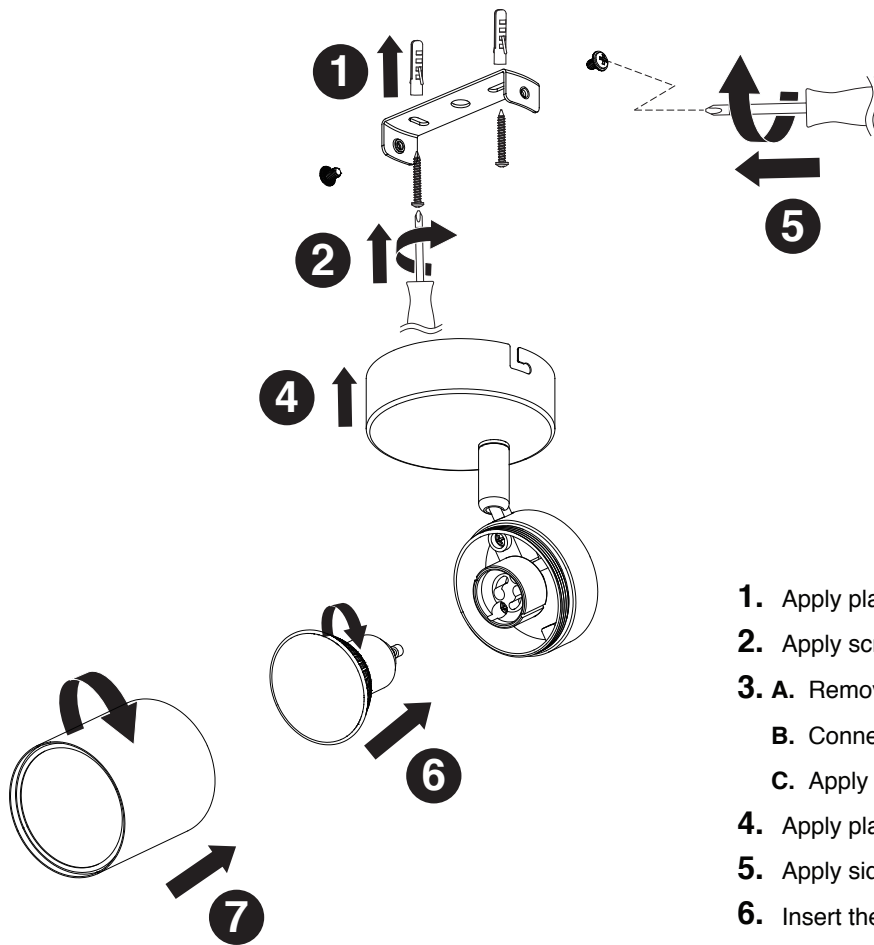

Turn off the general switch

1. Apply plastic anchors
2. Apply screws
3. A. Remove the lid  
B. Connect wires  
C. Apply the lid by tiding up the screws
4. Apply plastic anchors
5. Apply side screws
6. Insert the light
7. Apply the lid by tiding it up

# NOVA LUCE

9011315

1. Apply plastic anchors
2. Apply screws
3. A. Remove the lid  
B. Connect wires  
C. Apply the lid by tiding up the screws
4. Apply plastic anchors
5. Apply side screws
6. Insert the light
7. Apply the lid by tiding it up

L= Brown or Red  
N= Blue  
⊕= Green / YBellow

Turn on the general switch