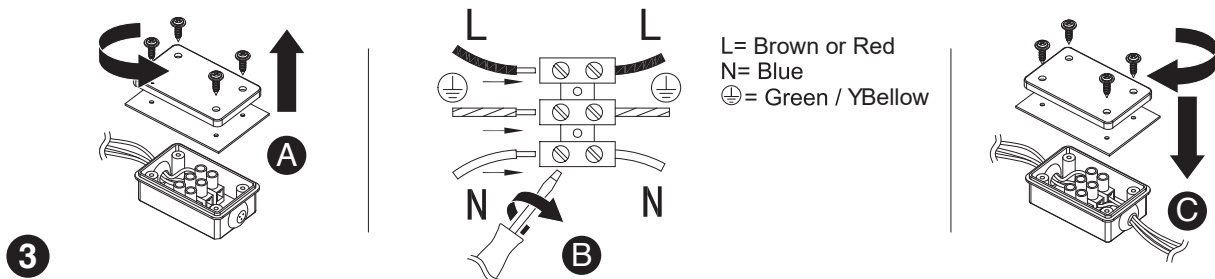

Turn off the general switch

1. Apply plastic anchors
2. Apply screws
3. A. Remove the lid  
B. Connect wires  
C. Apply the lid by tiding up the screws
4. Apply plastic anchors
5. Apply side screws
6. Insert the light
7. Apply the lid by tiding it up

# NOVA LUCE

9011315

1. Apply plastic anchors
2. Apply screws
3. A. Remove the lid  
B. Connect wires  
C. Apply the lid by tiding up the screws
4. Apply plastic anchors
5. Apply side screws
6. Insert the light
7. Apply the lid by tiding it up

L= Brown or Red  
N= Blue  
⊕= Green / YBellow

Turn on the general switch