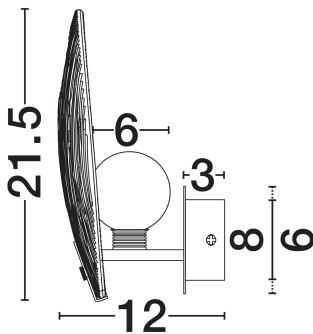

NOVA LUCE

PRODUCT DATASHEET

Version: 001

PRODUCT PHOTOGRAPH

TECHNICAL DRAWING

GENERAL INFORMATION

Product Code	9333224
Collection	Indoor
Product Category	Wall
Product Family	Shelina
Mounting Location	Wall
Application Environment	Indoor
Specifications	N/A

DIMENSION & WEIGHT

LxWxH (cm)	L: 15 W: 12 H: 21.5
Cut Out (cm)	N/A
Weight (Kgr)	0.7

MATERIAL & COLOR

Product Color	Antique Brass
Body Material	Steel & Glass

APPLICATION & MOUNTING

Ambient Working Temp.	Max 45°C
Type of Protection	IP20
Dimmable	No
Type of Dimming	N/A
Mounting type	Surface
Mounting Depth (cm)	N/A
Led Module Replaceable	No
Light Source	LED