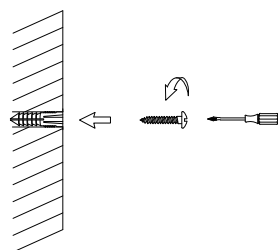

NOVA LUCE

9060612, 9060613, 9060614
 9060912, 9060913, 9060914
 9081200, 9081400, 9081500

9060612, 9060613, 9060614: 17 cm
 9060912, 9060913, 9060914: 33 cm
 9081200, 9081400, 9081500: 33 cm

1

Turn off the general switch

2

Make a 0.6 cm CutOut

3

Make holes into desirable positions

4

Apply plastic anchors

5

Tie up screws into place