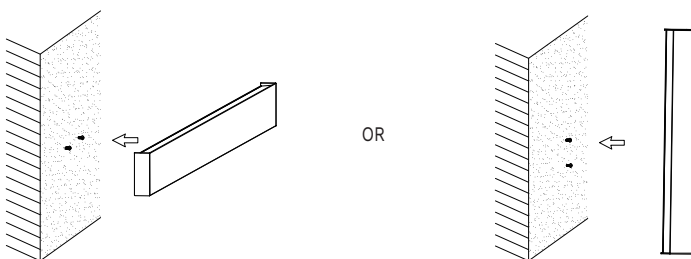

Tie up screws into place

6

Connect the wires

7

Fix product into place

8