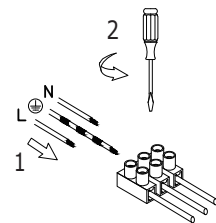

NOVA LUCE

9060612, 9060613, 9060614
 9060912, 9060913, 9060914
 9081200, 9081400, 9081500

9060612, 9060613, 9060614: 17 cm
 9060912, 9060913, 9060914: 33 cm
 9081200, 9081400, 9081500: 33 cm

1

Turn off the general switch

2

Make a 0.6 cm CutOut

3

Make holes into desirable positions

4

Apply plastic anchors

5

Tie up screws into place

6

Connect the wires

7

Fix product into place

8

Turn on the general switch