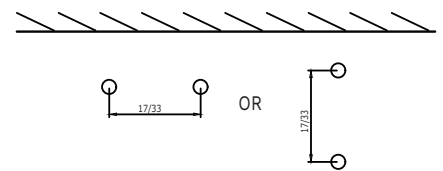

NOVA LUCE

9060612, 9060613, 9060614
 9060912, 9060913, 9060914
 9081200, 9081400, 9081500

9060612, 9060613, 9060614: 17 cm
 9060912, 9060913, 9060914: 33 cm
 9081200, 9081400, 9081500: 33 cm

1

Turn off the general switch

2

Make a 0.6 cm CutOut

3

Make holes into desirable positions

4

Apply plastic anchors

5

Tie up screws into place