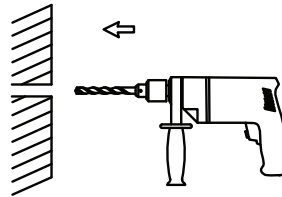

NOVA LUCE

9060612, 9060613, 9060614
 9060912, 9060913, 9060914
 9081200, 9081400, 9081500

9060612, 9060613, 9060614: 17 cm
 9060912, 9060913, 9060914: 33 cm
 9081200, 9081400, 9081500: 33 cm

1

Turn off the general switch

2

Make a 0.6 cm CutOut

3

Make holes into desirable positions

4

Apply plastic anchors

5

Tie up screws into place