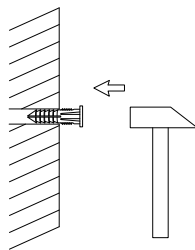

NOVA LUCE

9060612, 9060613, 9060614
 9060912, 9060913, 9060914
 9081200, 9081400, 9081500

9060612, 9060613, 9060614: 17 cm
 9060912, 9060913, 9060914: 33 cm
 9081200, 9081400, 9081500: 33 cm

1

Turn off the general switch

2

Make a 0.6 cm CutOut

3

Make holes into desirable positions

4

Apply plastic anchors

5

Tie up screws into place