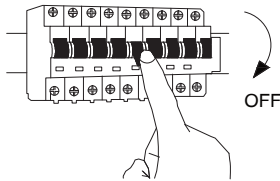

NOVA LUCE

9060612, 9060613, 9060614
 9060912, 9060913, 9060914
 9081200, 9081400, 9081500

9060612, 9060613, 9060614: 17 cm
 9060912, 9060913, 9060914: 33 cm
 9081200, 9081400, 9081500: 33 cm

1

Turn off the general switch

2

Make a 0.6 cm CutOut

3

Make holes into desirable positions

4

Apply plastic anchors

5

Tie up screws into place