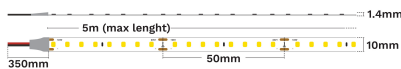

NOVA LUCE

PRODUCT DATASHEET

Version: 001

PRODUCT PHOTOGRAPH

TECHNICAL DRAWING

COMPATIBLE WITH

— On/Off Driver: N/A

— Triac Driver: N/A

— Dali Driver: N/A

GENERAL INFORMATION

Product Code	9680308
Product Category	Led Strips
Product Family	Honor 48V Long
Mounting Location	N/A
Application Environment	Indoor

DIMENSION & WEIGHT

LxWxH (cm)	L:1m W:10 H:1.4 mm
Cut out (cm)	N/A
Weight (Kgr)	N/A

MATERIAL & COLOR

Product Color	N/A
Body Material	Aluminium
Cover Material	N/A

APPLICATION & MOUNTING

Ambient Working Temp.	45 C
Type of Protection	IP20
Protection Class IK	N/A
Dimmable	Yes
Type of Dimming (Optional)	Triac/Dali
Mounting type	N/A
Mounting Depth (cm)	N/A
Led Module Replaceable	No
Light Source	Led
Adjustable	No

NOVA LUCE S.A

Schimatari Viotias
32009, Greece

+30 22620 58 121
+30 22620 56 743

info@novaluce.com
www.novaluce.com