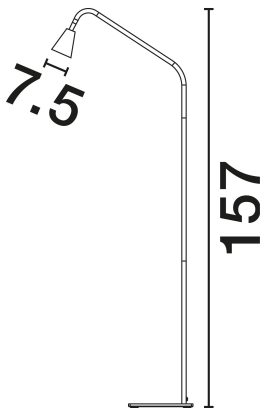

NOVA LUCE

PRODUCT DATASHEET

Version: 001

PRODUCT PHOTOGRAPH

TECHNICAL DRAWING

GENERAL INFORMATION

Product Code	9010227
Collection	Indoor
Product Category	Floor
Product Family	Geko
Mounting Location	Floor
Application Environment	Indoor
Specifications	N/A

DIMENSION & WEIGHT

LxWxH (cm)	D: 7.5 H: 157
Cut Out (cm)	N/A
Weight (Kgr)	2.4

MATERIAL & COLOR

Product Color	Sandy Black & Gold
Body Material	Aluminium

APPLICATION & MOUNTING

Ambient Working Temp.	Max 45°C
Type of Protection	IP20
Dimmable	Yes
Type of Dimming	N/A
Mounting type	Surface
Mounting Depth (cm)	N/A
Led Module Replaceable	Yes
Light Source	GU10

Power (Nominal)	1x10W
Input voltage (Nominal)	100-240V
Mains Frequency	50/60Hz

PHOTOMETRICAL DATA

Luminus Flux	N/A
Color Temperature	N/A
Light Color (Designation)	N/A

WARRANTY

Warranty	3 Years
----------	----------------