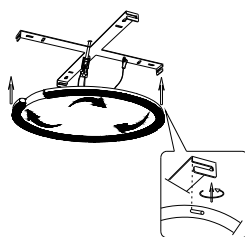

NOVA LUCE

9030965 9030966
9030967

1

Turn off the general switch

2

Drill holes & apply plastic anchors
With screws

3

Connect the wires

4

Hook the product correctly

5

Apply the product in to place

6

Turn on the general switch