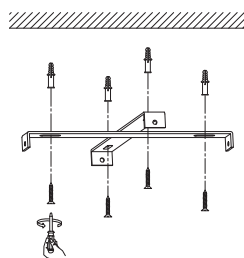

NOVA LUCE

9030965 9030966
9030967

1

Turn off the general switch

2

Drill holes & apply plastic anchors
With screws

3

Connect the wires

4

Hook the product correctly

5

Apply the product in to place

6

Turn on the general switch