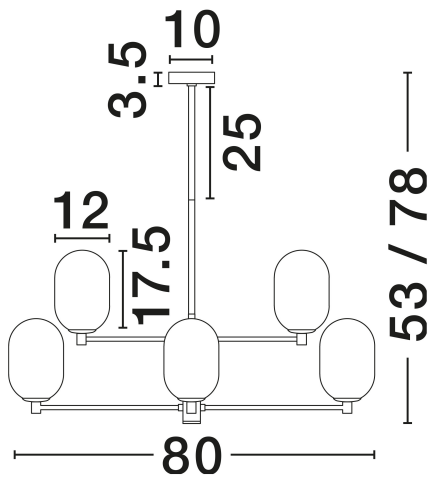

NOVA LUCE

PRODUCT DATASHEET

Version: 001

PRODUCT PHOTOGRAPH

TECHNICAL DRAWING

GENERAL INFORMATION

Product Code	9009245
Collection	Indoor
Product Category	Suspension
Product Family	Balor
Mounting Location	Ceiling
Application Environment	Indoor
Specifications	N/A

DIMENSION & WEIGHT

LxWxH (cm)	D: 80 H: 77
Cut Out (cm)	N/A
Weight (Kgr)	5.38

MATERIAL & COLOR

Product Color	Gradient White & Brass Gold
Body Material	Glass & Metal

APPLICATION & MOUNTING

Ambient Working Temp.	Max 45°C
Type of Protection	IP20
Dimmable	N/A
Type of Dimming	N/A
Mounting type	Surface
Mounting Depth (cm)	N/A
Led Module Replaceable	Yes
Light Source	G9

Power (Nominal)	8x5W
Input voltage (Nominal)	100-240V
Mains Frequency	50/60Hz

PHOTOMETRICAL DATA

Luminous Flux	N/A
Color Temperature	N/A
Light Color (Designation)	N/A

WARRANTY

Warranty	3 Years
----------	----------------