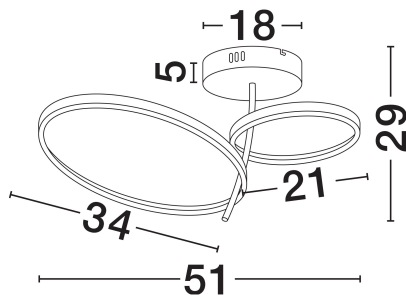

NOVA LUCE

PRODUCT DATASHEET

Version: 001

PRODUCT PHOTOGRAPH

TECHNICAL DRAWING

GENERAL INFORMATION

Product Code	9001110
Collection	Indoor
Product Category	Ceiling
Product Family	Imar
Mounting Location	Wall
Application Environment	Indoor
Specifications	N/A

DIMENSION & WEIGHT

LxWxH (cm)	D: 51 W: 34 H: 29
Cut Out (cm)	N/A
Weight (Kgr)	0.95

MATERIAL & COLOR

Product Color	Sandy Black & Gold
Body Material	Steel & Aluminium

APPLICATION & MOUNTING

Ambient Working Temp.	Max 45°C
Type of Protection	IP20
Dimmable	Yes
Type of Dimming	Triac
Mounting type	Surface
Mounting Depth (cm)	N/A
Led Module Replaceable	No
Light Source	LED

Power (Nominal)	30W
Input voltage (Nominal)	220-240V
Mains Frequency	50/60Hz

PHOTOMETRICAL DATA

Luminous Flux	1489lm
Color Temperature	3200K
Light Color (Designation)	Warm White

WARRANTY

Warranty	3 Years
----------	----------------