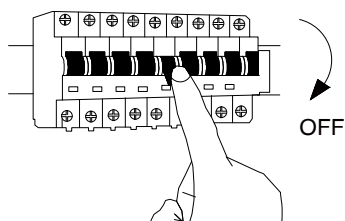

NOVA LUCE

9287920

1

Turn off the general switch

2

Mark & drill holes
Apply plastic anchors & tie up screws

3

Connect wires

4

Tie up the side screws

5

Turn on the general switch