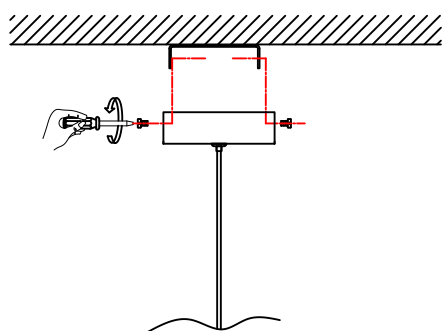

NOVA LUCE

9287920

1

Turn off the general switch

2

Mark & drill holes
Apply plastic anchors & tie up screws

3

Connect wires

4

Tie up the side screws

5

Turn on the general switch