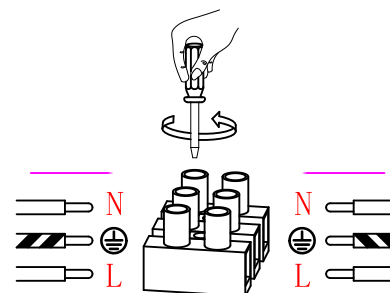

NOVA LUCE

9287920

1

Turn off the general switch

2

Mark & drill holes
Apply plastic anchors & tie up screws

3

Connect wires

4

Tie up the side screws

5

Turn on the general switch