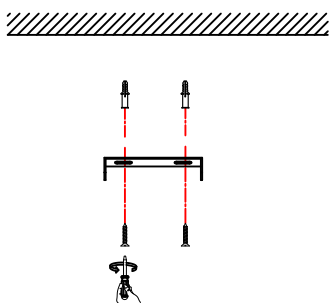

NOVA LUCE

9287920

1

Turn off the general switch

2

Mark & drill holes
Apply plastic anchors & tie up screws

3

Connect wires

4

Tie up the side screws

5

Turn on the general switch