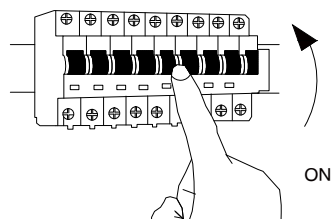

NOVA LUCE

9287920

1

Turn off the general switch

2

Mark & drill holes
Apply plastic anchors & tie up screws

3

Connect wires

4

Tie up the side screws

5

Turn on the general switch