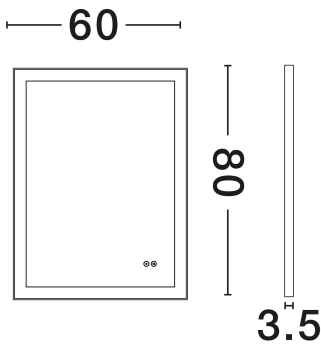

NOVA LUCE

PRODUCT DATASHEET

Version: 001

PRODUCT PHOTOGRAPH

GENERAL INFORMATION

Product Code	9006014
Collection	Indoor
Product Category	Bathroom
Product Family	Ural
Mounting Location	Ceiling
Application Environment	Indoor
Specifications	N/A

DIMENSION & WEIGHT

LxWxH (cm)	L: 60 W: 3.5 H: 80
Cut Out (cm)	N/A
Weight (Kgr)	9

MATERIAL & COLOR

Product Color	Sandy Black & White
Body Material	Aluminium & Mirror Glass

TECHNICAL DRAWING

APPLICATION & MOUNTING

+30 22620 58 121
+30 22620 56 743

info@novaluce.com
www.novaluce.com

NOVA LUCE

PRODUCT DATASHEET

Version: 001

ELECTRICAL DATA

Power (Nominal)	29W
Input voltage (Nominal)	220-240V
Mains Frequency	50/60Hz

PHOTOMETRICAL DATA