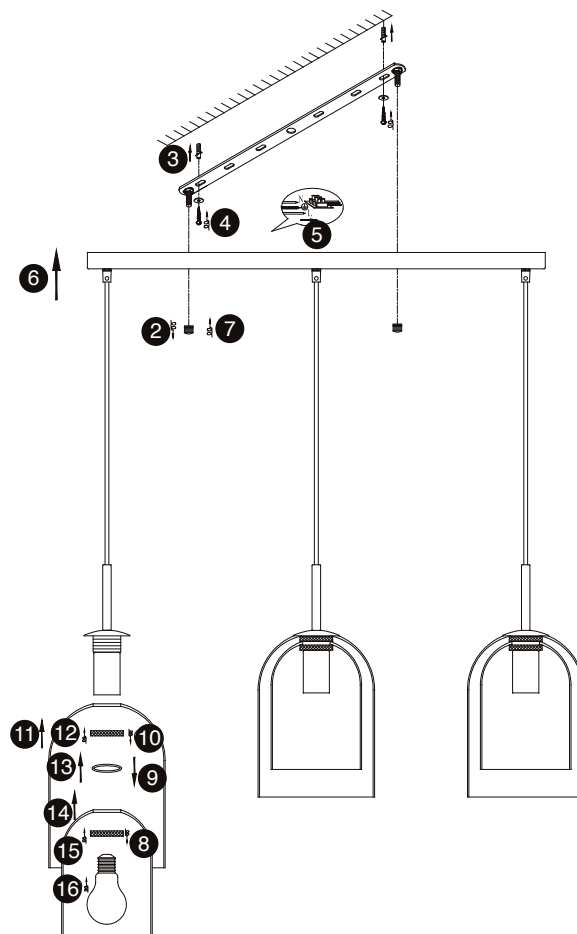

# NOVA LUCE

9236720 9236740

1

17

1. Turn off the general switch
2. Untight the top caps
3. Drill holes and apply plastic anchors
4. Apply screws
5. Connect wires
6. Put the canopy in place
7. Apply the top caps
8. Remove the cap holder
9. Remove the ring
10. Remove the cap holder
11. 12. Apply glass & apply the cap
13. Apply the ring
14. 15. Apply glass & apply the cap
16. Apply bulb
16. Turn on the general switch