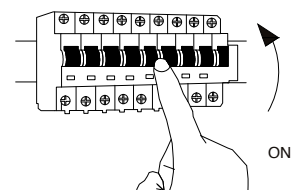

# NOVA LUCE

9236720 9236740

1

17

1. Turn off the general switch
2. Untight the top caps
3. Drill holes and apply plastic anchors
4. Apply screws
5. Connect wires
6. Put the canopy in place
7. Apply the top caps
8. Remove the cap holder
9. Remove the ring
10. Remove the cap holder
11. 12. Apply glass & apply the cap
13. Apply the ring
14. 15. Apply glass & apply the cap
16. Apply bulb
16. Turn on the general switch