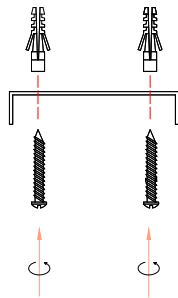

NOVA LUCE

9009184

1

Turn off the general switch

2

Drill holes & apply plastic anchors
With screws

3

Connect the wires

4

Apply the side screws

5

Instal glass shades

6

Turn on the general switch