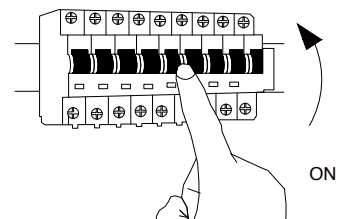

NOVA LUCE

9009184

1

Turn off the general switch

2

Drill holes & apply plastic anchors
With screws

3

Connect the wires

4

Apply the side screws

5

Instal glass shades

6

Turn on the general switch