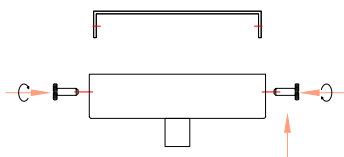

NOVA LUCE

9009184

1

Turn off the general switch

2

Drill holes & apply plastic anchors
With screws

3

Connect the wires

4

Apply the side screws

5

Instal glass shades

6

Turn on the general switch