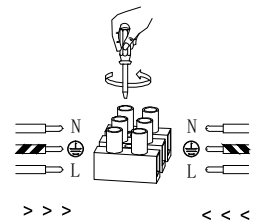

NOVA LUCE

9009184

1

Turn off the general switch

2

Drill holes & apply plastic anchors
With screws

3

Connect the wires

4

Apply the side screws

5

Instal glass shades

6

Turn on the general switch