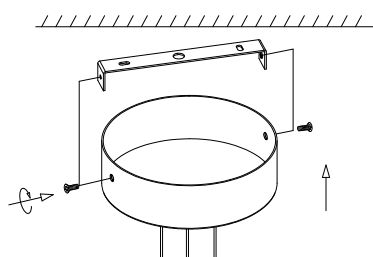

NOVA LUCE

9214168

1

Turn off the general switch

2

Drill holes & apply plastic anchors
With screws

3

Connect the wires

4

Apply the side screws

5

Apply the glass in to place

6

Turn on the general switch