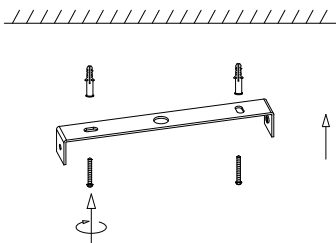

NOVA LUCE

9214168

1

Turn off the general switch

2

Drill holes & apply plastic anchors
With screws

3

Connect the wires

4

Apply the side screws

5

Apply the glass in to place

6

Turn on the general switch