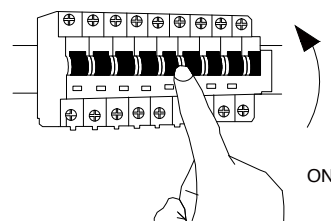

NOVA LUCE

9214168

1

Turn off the general switch

2

Drill holes & apply plastic anchors
With screws

3

Connect the wires

4

Apply the side screws

5

Apply the glass in to place

6

Turn on the general switch