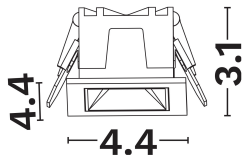

DIMENSION & WEIGHT

LxWxH (cm)	L:4.4 W:4.4 H:3.1
Cut out (cm)	3,9*3,6
Weight (Kgr)	N/A

TECHNICAL DRAWING

MATERIAL & COLOR

Product Color	White
Body Material	Aluminium
Cover Material	N/A

APPLICATION & MOUNTING