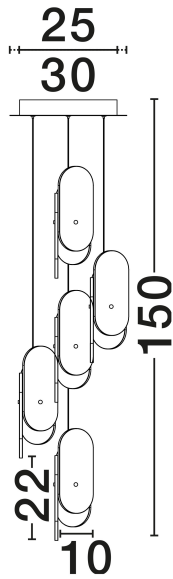

NOVA LUCE

PRODUCT DATASHEET

Version: 001

PRODUCT PHOTOGRAPH

TECHNICAL DRAWING

GENERAL INFORMATION

Product Code	9214203
Collection	Indoor
Product Category	Suspension
Product Family	Lucien
Mounting Location	Wall
Application Environment	Indoor
Specifications	N/A

DIMENSION & WEIGHT

LxWxH (cm)	D: 30 H: 150
Cut Out (cm)	N/A
Weight (Kgr)	0

MATERIAL & COLOR

Product Color	Brass Gold
Body Material	Metal & Glass

APPLICATION & MOUNTING

Ambient Working Temp.	Max 45°C
Type of Protection	IP20
Dimmable	Yes
Type of Dimming	Triac
Mounting type	Surface
Mounting Depth (cm)	N/A
Led Module Replaceable	No
Light Source	LED

Power (Nominal)	34W
Input voltage (Nominal)	220-240V
Mains Frequency	50/60Hz

PHOTOMETRICAL DATA

Luminous Flux	2260lm
Color Temperature	2700K
Light Color (Designation)	Warm White

WARRANTY

Warranty	3 Years
----------	----------------