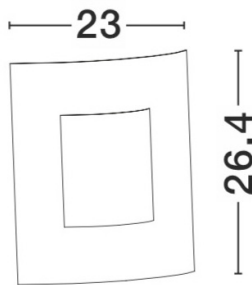

NOVA LUCE

PRODUCT DATASHEET

Version: 001

PRODUCT PHOTOGRAPH

TECHNICAL DRAWING

GENERAL INFORMATION

Product Code	713514
Collection	Outdoor
Product Category	Wall
Product Family	ZENITH
Mounting Location	Wall
Application Environment	Outdoor

DIMENSION & WEIGHT

LxWxH (cm)	L: 23 W: 9,5 H: 26,4
Cut out (cm)	N/A
Weight (Kgr)	0.8

MATERIAL & COLOR

Product Color	Dark Grey
Body Material	Aluminium-Acrylic

APPLICATION & MOUNTING

Ambient Working Temp.	Max 40 oC
Type of Protection	IP44
Dimmable	No
Type of Dimming (Optional)	N/A
Mounting type	Surface
Mounting Depth (cm)	N/A
Led Module Replaceable	Yes
Light Source	E27