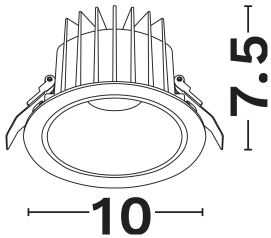

TECHNICAL DRAWING

MATERIAL & COLOR

Product Color	White
Body Material	Aluminium
Cover Material	N/A

APPLICATION & MOUNTING

Ambient Working Temp.	45 C
Type of Protection	IP67
Protection Class IK	IK06
Dimmable	Yes
Type of Dimming (Optional)	Triac/Dali
Mounting type	Recessed
Mounting Depth (cm)	Ceiling
Led Module Replaceable	No
Light Source	Led
Adjustable	No

COMPATIBLE WITH

— On/Off Driver: Included

— Triac Driver: 9844008

— Dali Driver: 9621523 / 9844010

NOVA LUCE S.A

Schimatari Viotias
32009, Greece

+30 22620 58 121
+30 22620 56 743

info@novaluce.com
www.novaluce.com