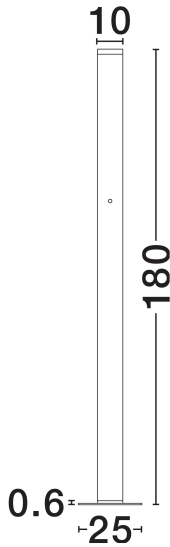

NOVA LUCE

PRODUCT DATASHEET

Version: 001

PRODUCT PHOTOGRAPH

TECHNICAL DRAWING

GENERAL INFORMATION

Product Code	9268033
Collection	Indoor
Product Category	Floor
Product Family	Orin_S
Mounting Location	Floor
Application Environment	Indoor
Specifications	N/A

DIMENSION & WEIGHT

LxWxH (cm)	D: 10 H: 180
Cut Out (cm)	N/A
Weight (Kgr)	6.8

MATERIAL & COLOR

Product Color	Matt White
Body Material	Steel, Aluminium &Acrylic

APPLICATION & MOUNTING

Ambient Working Temp.	Max 45°C
Type of Protection	IP20
Dimmable	Yes
Type of Dimming	Triac
Mounting type	Surface
Mounting Depth (cm)	N/A
Led Module Replaceable	No
Light Source	LED

Power (Nominal)	46W
Input voltage (Nominal)	220-240V
Mains Frequency	50/60Hz

PHOTOMETRICAL DATA

Luminous Flux	3524lm
Color Temperature	3000K
Light Color (Designation)	Warm White

WARRANTY

Warranty	3 Years
----------	----------------