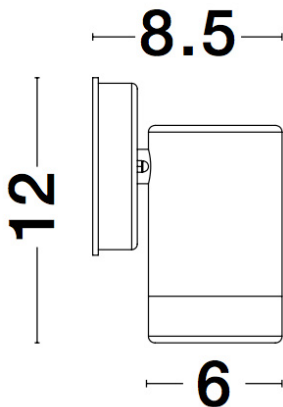

NOVA LUCE

PRODUCT DATASHEET

Version: 001

PRODUCT PHOTOGRAPH

GENERAL INFORMATION

Product Code	9010601
Collection	Outdoor
Product Category	Wall
Product Family	LIMBIO
Mounting Location	Wall
Application Environment	Outdoor

DIMENSION & WEIGHT

LxWxH (cm)	L: 6 W: 8,5 H: 12
Cut out (cm)	N/A
Weight (Kgr)	0.4

MATERIAL & COLOR

Product Color	White
Body Material	Abs Glass

TECHNICAL DRAWING

APPLICATION & MOUNTING

Ambient Working Temp.	Max 40 oC
Type of Protection	IP54
Dimmable	No
Type of Dimming (Optional)	N/A
Mounting type	Surface
Mounting Depth (cm)	N/A
Led Module Replaceable	Yes
Light Source	GU10