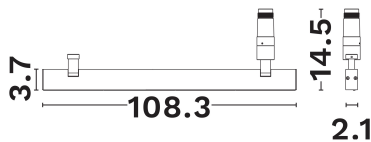

TECHNICAL DRAWING

COMPATIBLE WITH

— On/Off Driver: N/A

— Triac Driver: N/A

— Dali Driver: N/A

GENERAL INFORMATION

Product Code	9492833
Product Category	Systems
Product Family	Imagine Lighting Systems
Mounting Location	Ceiling
Application Environment	Indoor

DIMENSION & WEIGHT

LxWxH (cm)	: 108.3 W: 2.3 H: 14.7
Cut out (cm)	N/A
Weight (Kgr)	N/A

MATERIAL & COLOR

Product Color	Black
Body Material	Aluminium
Cover Material	N/A

APPLICATION & MOUNTING

Ambient Working Temp.	45 C
Type of Protection	IP20
Protection Class IK	IK03
Dimmable	No
Type of Dimming (Optional)	N/A
Mounting type	Surface
Mounting Depth (cm)	Ceiling
Led Module Replaceable	No
Light Source	Led
Adjustable	Yes

NOVA LUCE S.A

Schimatari Viotias
32009, Greece

+30 22620 58 121
+30 22620 56 743

info@novaluce.com
www.novaluce.com