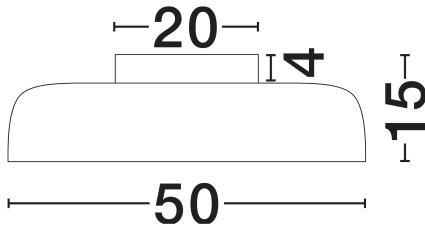

TECHNICAL DRAWING

GENERAL INFORMATION

Product Code	9268012
Collection	Indoor
Product Category	Ceiling
Product Family	Noelia
Mounting Location	Ceiling
Application Environment	Indoor
Specifications	N/A

DIMENSION & WEIGHT

LxWxH (cm)	D: 50 H: 15
Cut Out (cm)	N/A
Weight (Kgr)	2.9

MATERIAL & COLOR

Product Color	Cream
Body Material	Steel, Aluminium &Acrylic

APPLICATION & MOUNTING

Ambient Working Temp.	Max 45°C
Type of Protection	IP20
Dimmable	Yes
Type of Dimming	Triac
Mounting type	Surface
Mounting Depth (cm)	N/A
Led Module Replaceable	No
Light Source	LED

NOVA LUCE S.A

Schimatari Viotias
32009, Greece

+30 22620 58 121
+30 22620 56 743

info@novaluce.com
www.novaluce.com