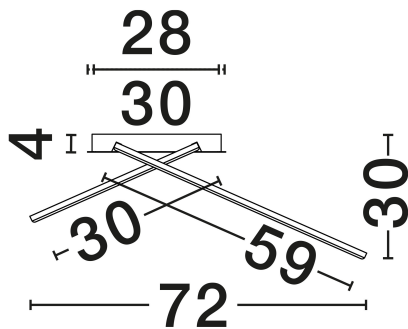

TECHNICAL DRAWING

APPLICATION & MOUNTING

Ambient Working Temp.	Max 45°C
Type of Protection	IP20
Dimmable	Yes
Type of Dimming	Triac
Mounting type	Surface
Mounting Depth (cm)	N/A
Led Module Replaceable	No
Light Source	LED

NOVA LUCE S.A

Schimatari Viotias
32009, Greece

+30 22620 58 121
+30 22620 56 743

info@novaluce.com
www.novaluce.com