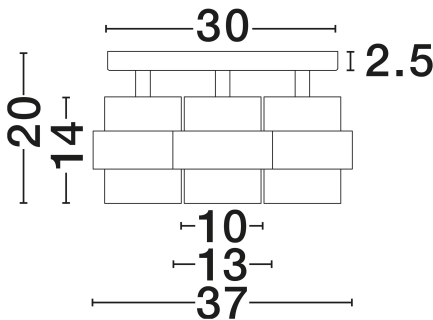

NOVA LUCE

PRODUCT DATASHEET

Version: 001

PRODUCT PHOTOGRAPH

GENERAL INFORMATION

Product Code	9236386
Collection	Indoor
Product Category	Ceiling
Product Family	Sianna
Mounting Location	Ceiling
Application Environment	Indoor
Specifications	N/A

DIMENSION & WEIGHT

LxWxH (cm)	D: 37 H: 20
Cut Out (cm)	N/A
Weight (Kgr)	2.2

MATERIAL & COLOR

Product Color	Smokey & Sandy Black, Brass Gold
Body Material	Glass & Metal

TECHNICAL DRAWING

APPLICATION & MOUNTING

+30 22620 58 121
+30 22620 56 743

info@novaluce.com
www.novaluce.com

NOVA LUCE

PRODUCT DATASHEET

Version: 001

ELECTRICAL DATA

Power (Nominal)	3x12W
Input voltage (Nominal)	100-240V
Mains Frequency	50/60Hz

PHOTOMETRICAL DATA