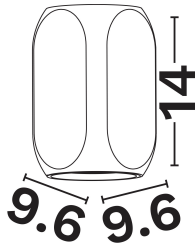

NOVA LUCE

PRODUCT DATASHEET

Version: 001

PRODUCT PHOTOGRAPH

GENERAL INFORMATION

Product Code	9011514
Product Category	Ceiling
Product Family	Cubi
Mounting Location	Ceiling
Application Environment	Indoor

DIMENSION & WEIGHT

LxWxH (cm)	D:9.6 H:14 cm
Cut out (cm)	N/A
Weight (Kgr)	N/A

TECHNICAL DRAWING

MATERIAL & COLOR

Product Color	Black
Body Material	Aluminium
Cover Material	N/A

APPLICATION & MOUNTING

Ambient Working Temp.	45 C
Type of Protection	IP20
Protection Class IK	N/A
Dimmable	N/A
Type of Dimming (Optional)	N/A
Mounting type	Surface
Mounting Depth (cm)	Ceiling
Led Module Replaceable	Yes
Light Source	Led Gu10
Adjustable	No

NOVA LUCE

PRODUCT DATASHEET

Version: 001

ELECTRICAL DATA

Power (Nominal)	Max10W
Input voltage (Nominal)	220-240Vac
Mains Frequency	50/60Hz
Output voltage	N/A
Output Current	N/A
Power Factor	N/A
Efficiency	N/A
SVM	N/A
Pst	N/A
Class	N/A