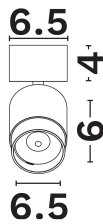

DIMENSION & WEIGHT

LxWxH (cm)	D: 6.5 H: 12.8
Cut out (cm)	N/A
Weight (Kgr)	0,47

TECHNICAL DRAWING

MATERIAL & COLOR

Product Color	Brass Gold & Black
Body Material	Aluminium
Cover Material	N/A

APPLICATION & MOUNTING

NOVA LUCE

PRODUCT DATASHEET

Version: 001

ELECTRICAL DATA

Power (Nominal)	10
Input voltage (Nominal)	220-240Vac
Mains Frequency	50/60Hz
Output voltage	N/A
Output Current	N/A
Power Factor	N/A
Efficiency	N/A
SVM	N/A
Pst	N/A
Class	I