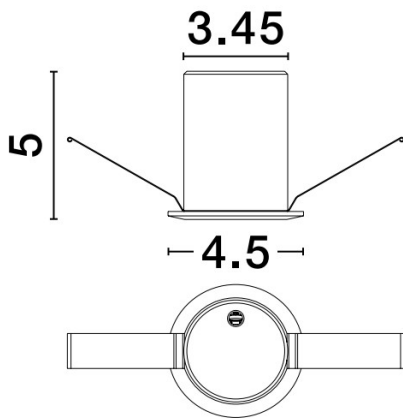

TECHNICAL DRAWING

COMPATIBLE WITH

— On/Off Driver: Included

— Triac Driver: N/A

— Dali Driver: 9844145

GENERAL INFORMATION

Product Code	9570021
Product Category	Downlights
Product Family	Uho
Mounting Location	Ceiling
Application Environment	Indoor

DIMENSION & WEIGHT

LxWxH (cm)	D: 4,5 H: 5
Cut out (cm)	3.8
Weight (Kgr)	-

MATERIAL & COLOR

Product Color	White
Body Material	Aluminium
Cover Material	N/A

APPLICATION & MOUNTING

Ambient Working Temp.	45 C
Type of Protection	IP20
Protection Class IK	IK03
Dimmable	Yes
Type of Dimming (Optional)	Dali
Mounting type	Recessed
Mounting Depth (cm)	Ceiling
Led Module Replaceable	No
Light Source	LED
Adjustable	No

NOVA LUCE S.A

Schimatari Viotias
32009, Greece

+30 22620 58 121
+30 22620 56 743

info@novaluce.com
www.novaluce.com