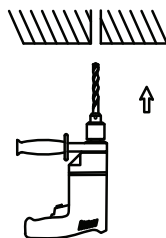

NOVA LUCE

9530214

1

Turn off the general switch

2

Make a 0.6 cm cutout

3

Apply plastic anchors

4

Apply the element in to place

5

Connec the wires

6

Apply the hanging element in
To place

7

Apply the hanging element in
To place