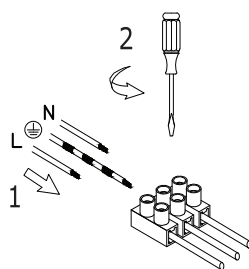

NOVA LUCE

9530214

1

Turn off the general switch

2

Make a 0.6 cm cutout

3

Apply plastic anchors

4

Apply the element in to place

5

Connec the wires

6

Apply the hanging element in
To place

7

Apply the hanging element in
To place