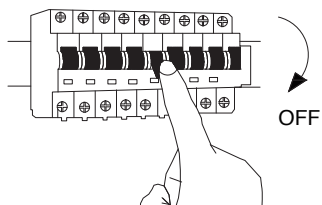

NOVA LUCE

9530214

1

Turn off the general switch

2

Make a 0.6 cm cutout

3

Apply plastic anchors

4

Apply the element in to place

5

Connec the wires

6

Apply the hanging element in
To place

7

Apply the hanging element in
To place