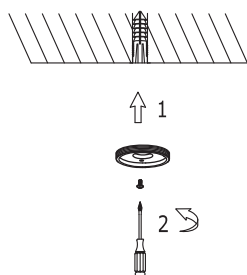

NOVA LUCE

9530214

1

Turn off the general switch

2

Make a 0.6 cm cutout

3

Apply plastic anchors

4

Apply the element in to place

5

Connec the wires

6

Apply the hanging element in
To place

7

Apply the hanging element in
To place