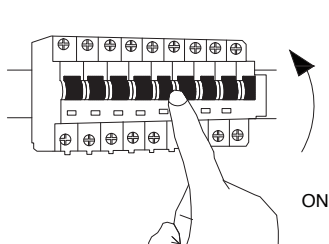

NOVA LUCE

9530214

1

Turn off the general switch

2

Make a 0.6 cm cutout

3

Apply plastic anchors

4

Apply the element in to place

5

Connec the wires

6

Apply the hanging element in
To place

7

Apply the hanging element in
To place

8

Turn on the general switch